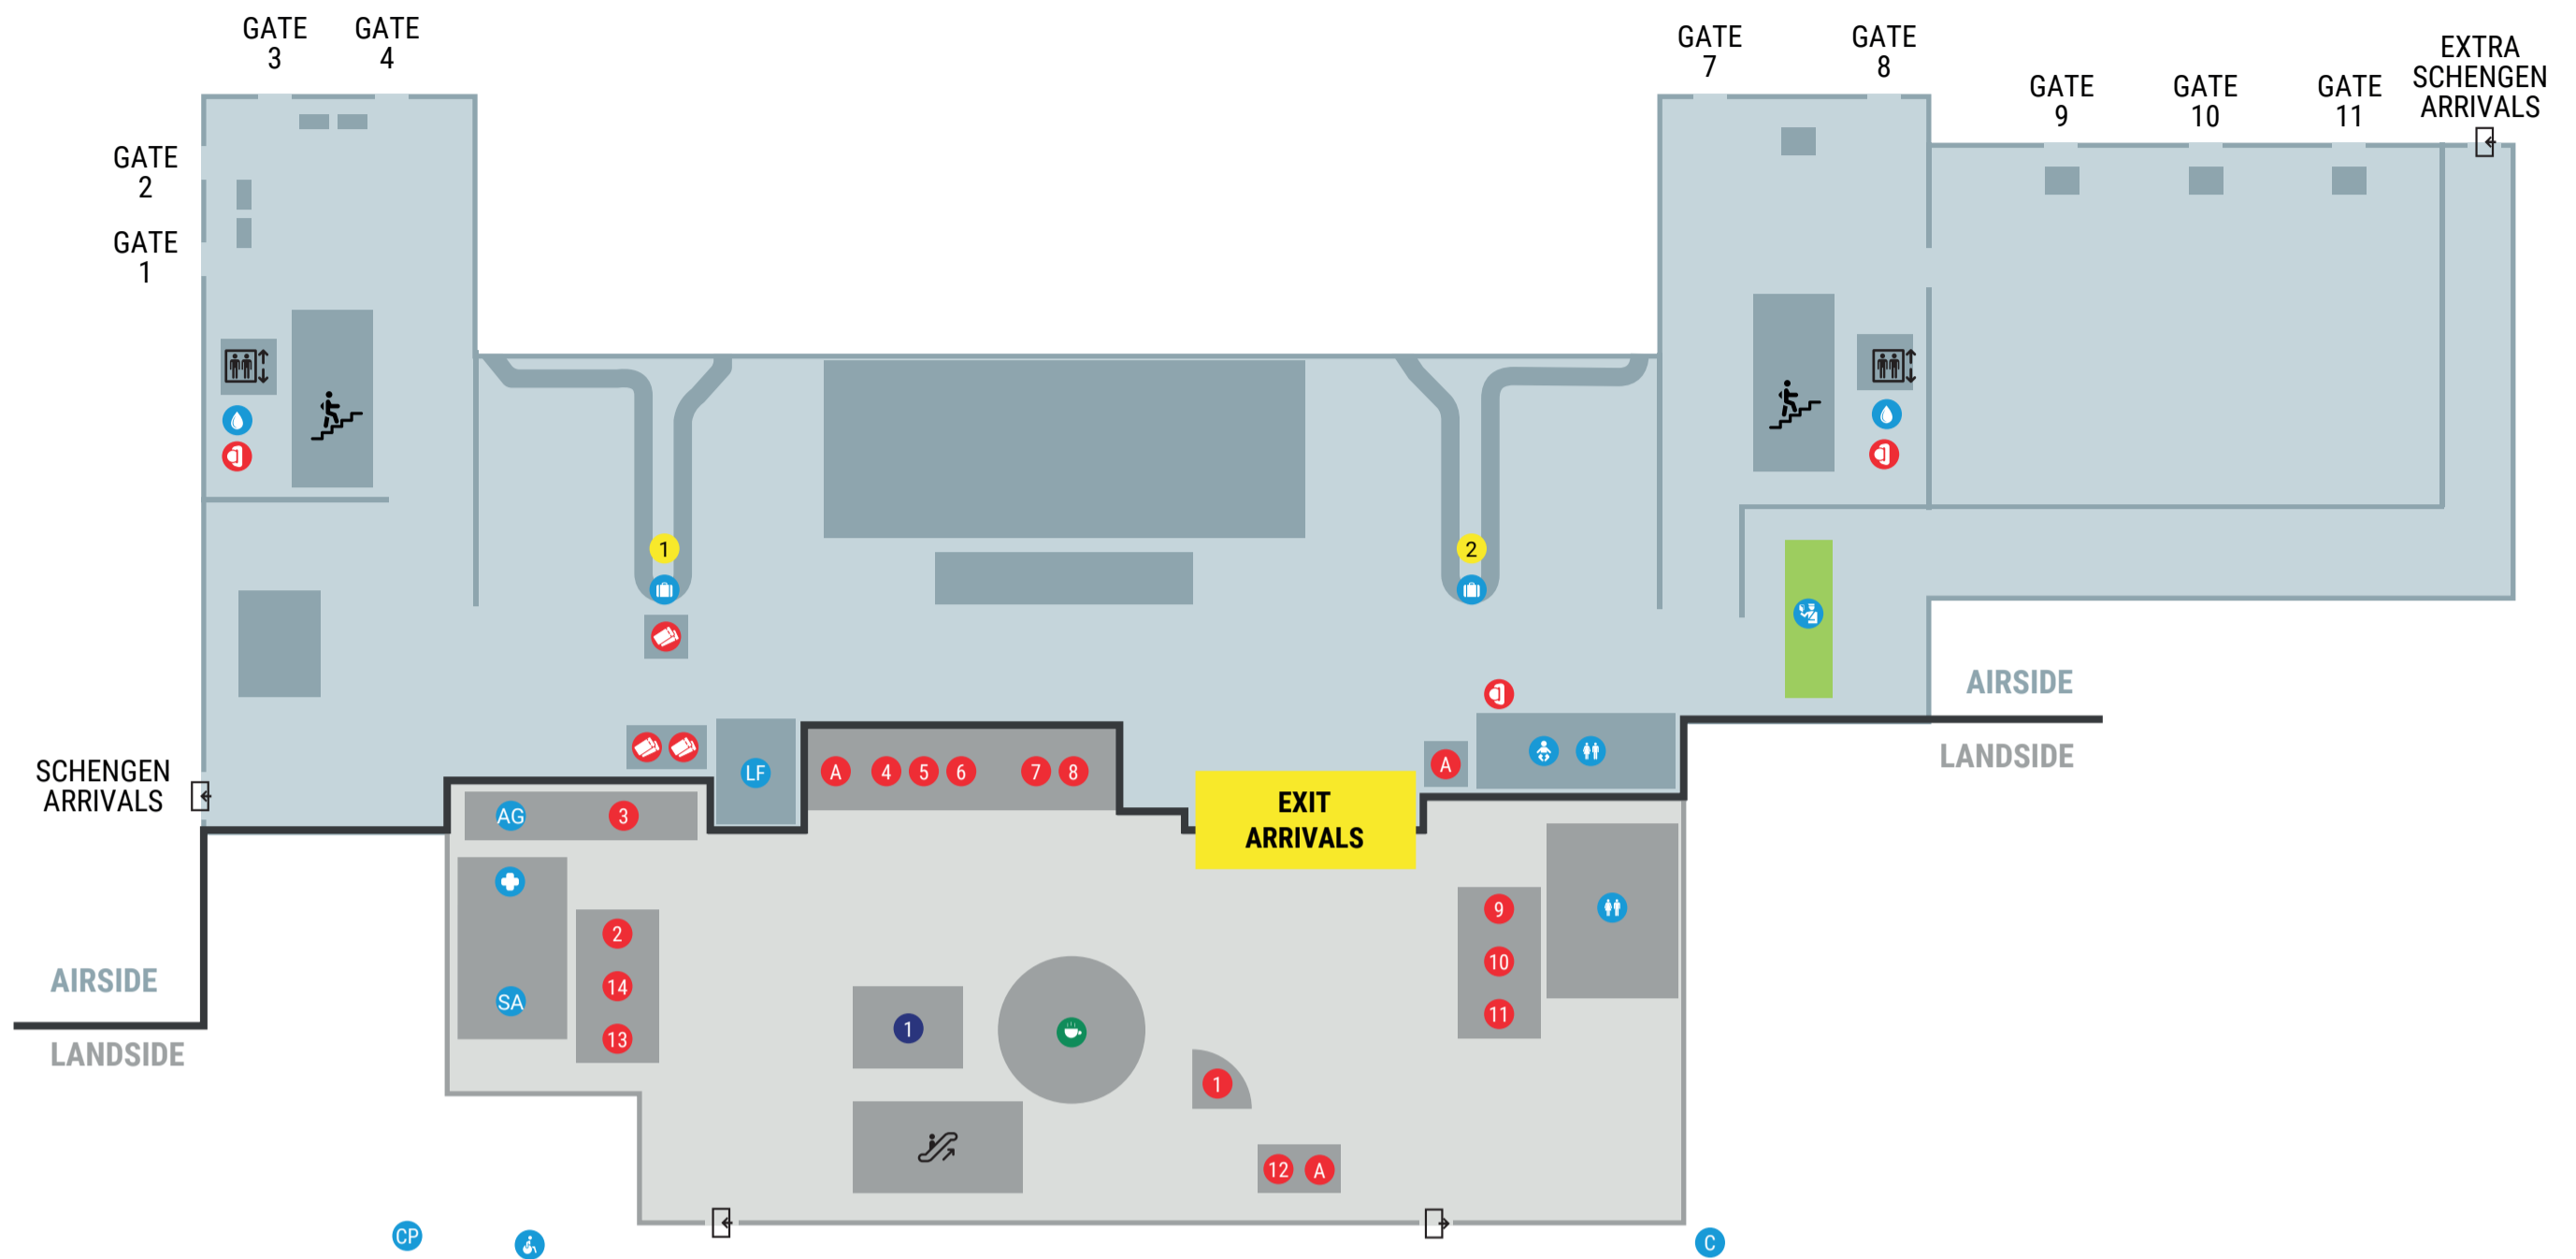

# Ground floor

## ACCESS

- Exit
- Entrance
- Stairs
- Escalator
- Lift/Elevator

## POINTS OF INTEREST/SERVICES

- Passport control
- Baggage claim belt **1** **2**
- PRM call point
- First Aid
- Toilets
- Nursery
- Water dispenser
- General Aviation
- General Aviation Lounge
- Car park payment machines
- Postbox
- Lost & Found

## RETAIL

- Relay