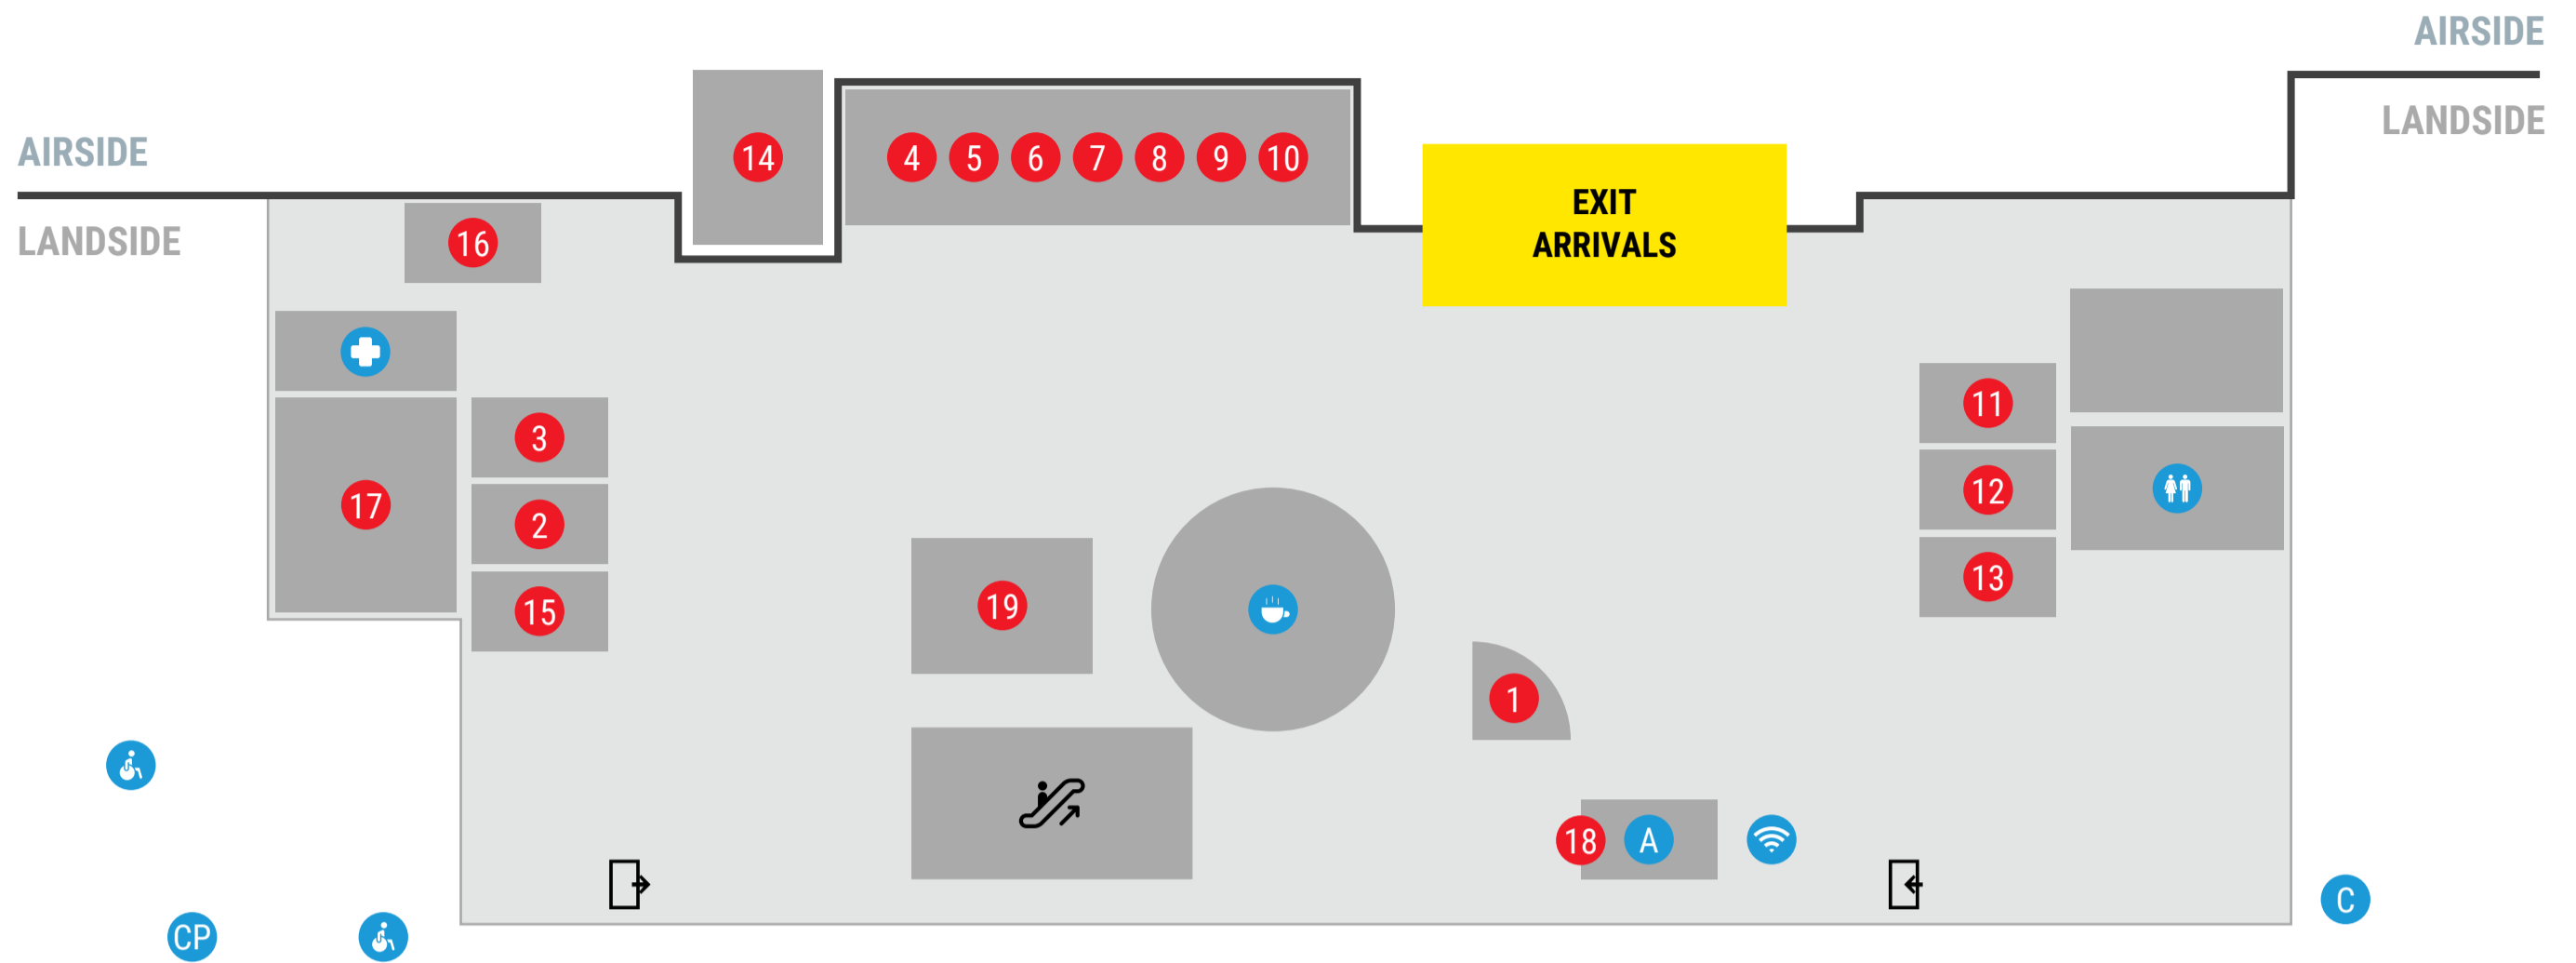

Ground floor

POINTS OF INTEREST

-  Bar
-  Internet point
-  Toilettes
-  PRM
-  CP Postbox
-  A ATM
-  C Car park payment machines
-  First Aid

ACCESS

-  Exit
-  Entrance
-  Escalator

OTHER SERVICES

-  1 Treviso Tourism info point
-  2 ATVO
-  3 Sky Service
-  4 Forexchange Tax Refund
-  5 Rental Car Budget
-  6 Rental Car Goldcar
-  7 Rental Car Auto Europa
-  8 Rental Car Locauto
-  9 Rental Car Thrifly
-  10 Rental Car Hertz
-  11 Rental Car Win Rent / Sixt
-  12 Rental Car Maggiore
-  13 Rental Car Europcar
-  14 Lost & Found
-  15 Barzi Bus
-  16 Rental Car Autovia
-  17 Vip Lounge
-  18 Rental Car Sixt
-  19 Relay

First floor

POINTS OF INTEREST

-  Bar
-  Restaurant
-  Internet point
-  Charging point
-  Public phone
-  Toilettes
-  PRM
-  ATM
-  Extra-Schengen passports control
-  E-Gates

ACCESS

-  Exit
-  Entrance
-  Escalator stairway
-  Escalator

OTHER SERVICES

-  Flights info point
-  Ticket counter AerTre
-  Custom
-  AerTre
-  AerTre
-  Groups info point - T.O.
-  HUB
-  Truestar Securebag
-  Travel Retail
-  Bricco
-  Relay
-  Waiting area